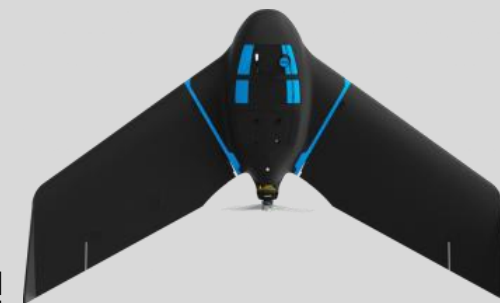

Liquid oxygen (LOX)

Liquid carbon dioxide (LC2)

With adapted working pressure from 8 to 24 bar

Available in 20' and 40'

Drone

A little bird told me this drone is elegant and efficient !

Our flying wings with different possibilities of embedded sensors for topographic scanning, mining, agriculture ...